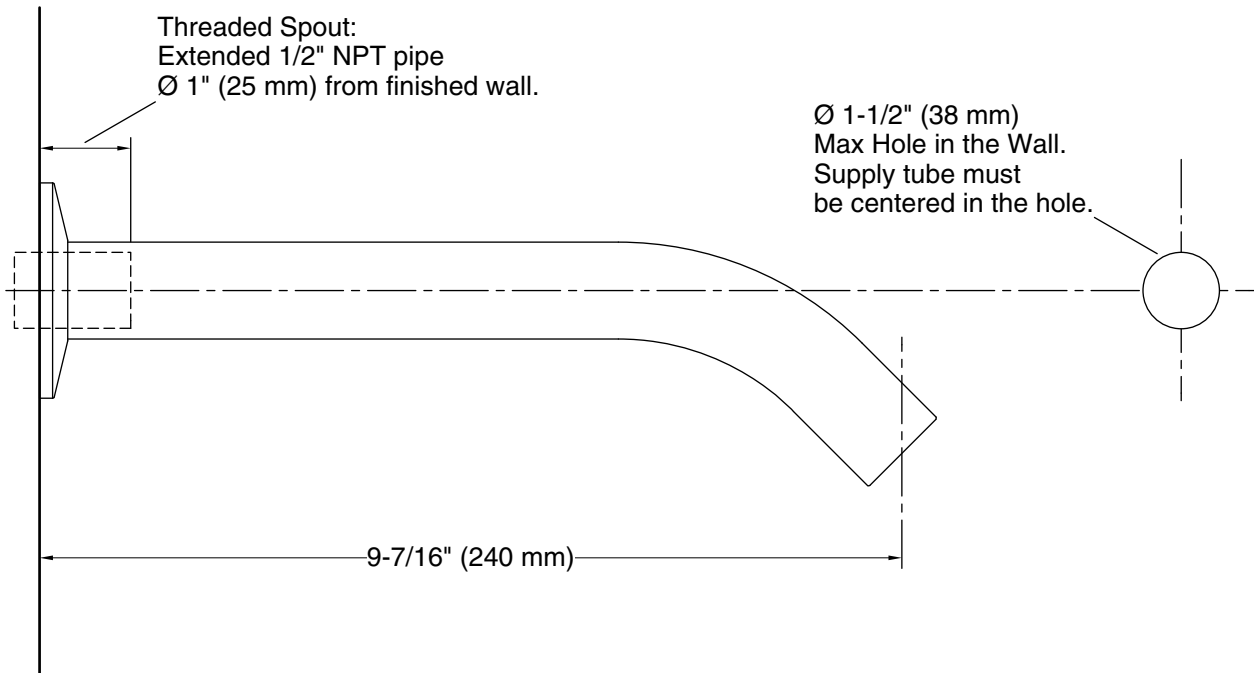

Technical Information

All product dimensions are nominal.

Drain included: No

Spout:

Spout reach: 9-7/16" (240 mm)

Notes

Install this product according to the installation instructions.